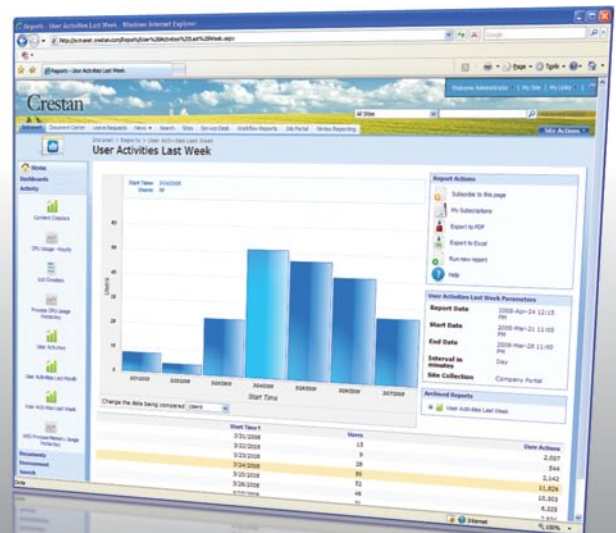

NINTEX Reporting 2008

SharePoint Insight for Everyone

Unprecedented insight into SharePoint usage,
trends and behaviors

- Browser based (no desktop software required)
- Simple report navigation
- Popular reports out-of-the-box
- Maintains history even when content is deleted
- Rich interactive charts using Microsoft Silverlight™ technology
- Drill down for detailed analysis

Download free trial at www.nintex.com/reporting

SharePoint Insight for Everyone

Role-based dashboards and personalized views

SharePoint is fast becoming a central repository of corporate knowledge and information throughout organizations globally.

Nintex Reporting 2008 makes it simple to monitor, audit and gain valuable insights from your investment in SharePoint.

- Built for SharePoint
- Deep integration with MOSS2007/WSS3.0
- Customizable reports
- Report web parts can be embedded in any site
- Automated datamart creation and management