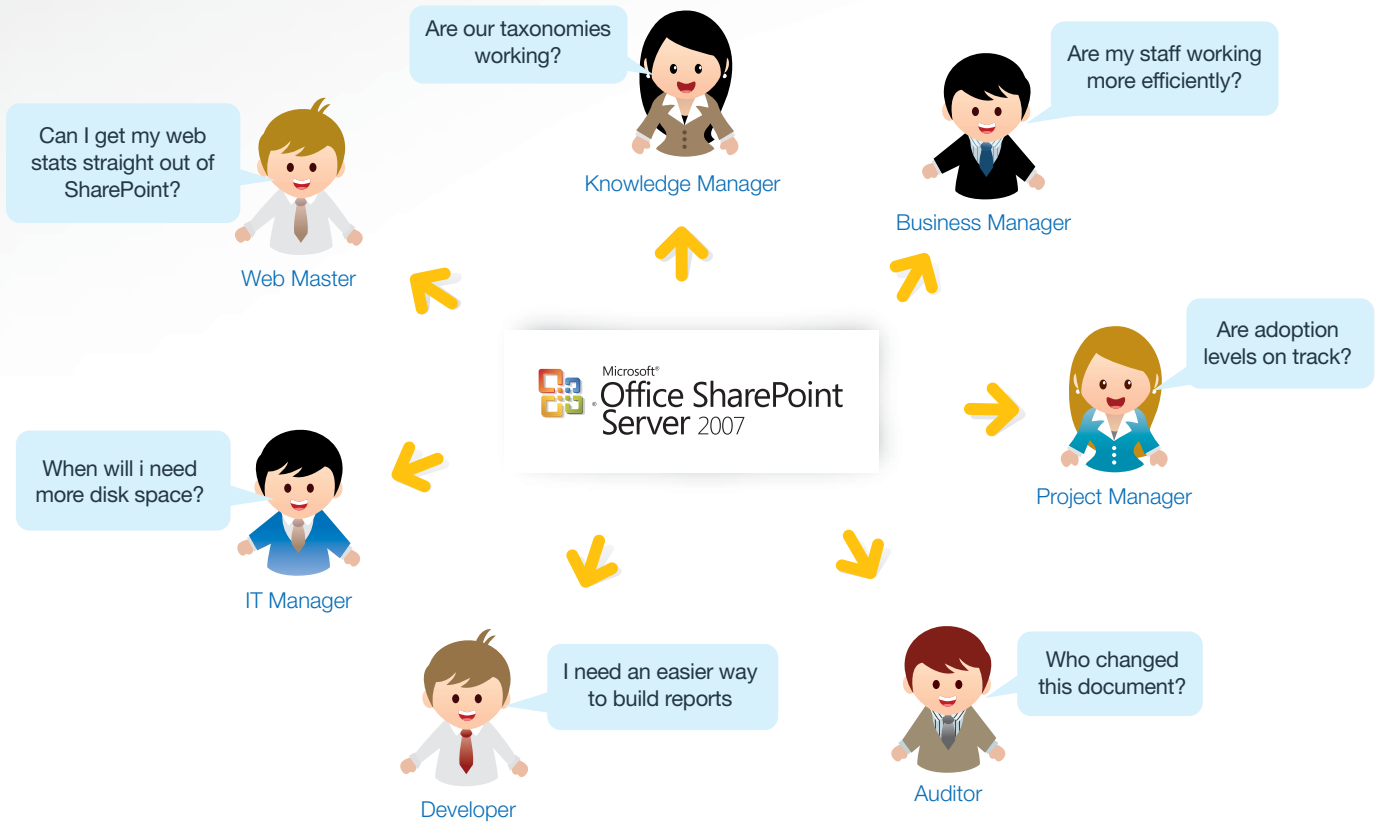

NINTEX Reporting 2008

SharePoint Insight for Everyone

Unprecedented insight into SharePoint usage,
trends and behaviors

- Browser based (no desktop software required)
- Simple report navigation
- Popular reports out-of-the-box
- Maintains history even when content is deleted
- Rich interactive charts using Microsoft Silverlight™ technology
- Drill down for detailed analysis

Download free trial at www.nintex.com/reporting

SharePoint Insight for Everyone

Role-based dashboards and personalized views

SharePoint is fast becoming a central repository of corporate knowledge and information throughout organizations globally.

Nintex Reporting 2008 makes it simple to monitor, audit and gain valuable insights from your investment in SharePoint.

- Built for SharePoint
- Deep integration with MOSS2007/WSS3.0
- Customizable reports
- Report web parts can be embedded in any site
- Automated datamart creation and management